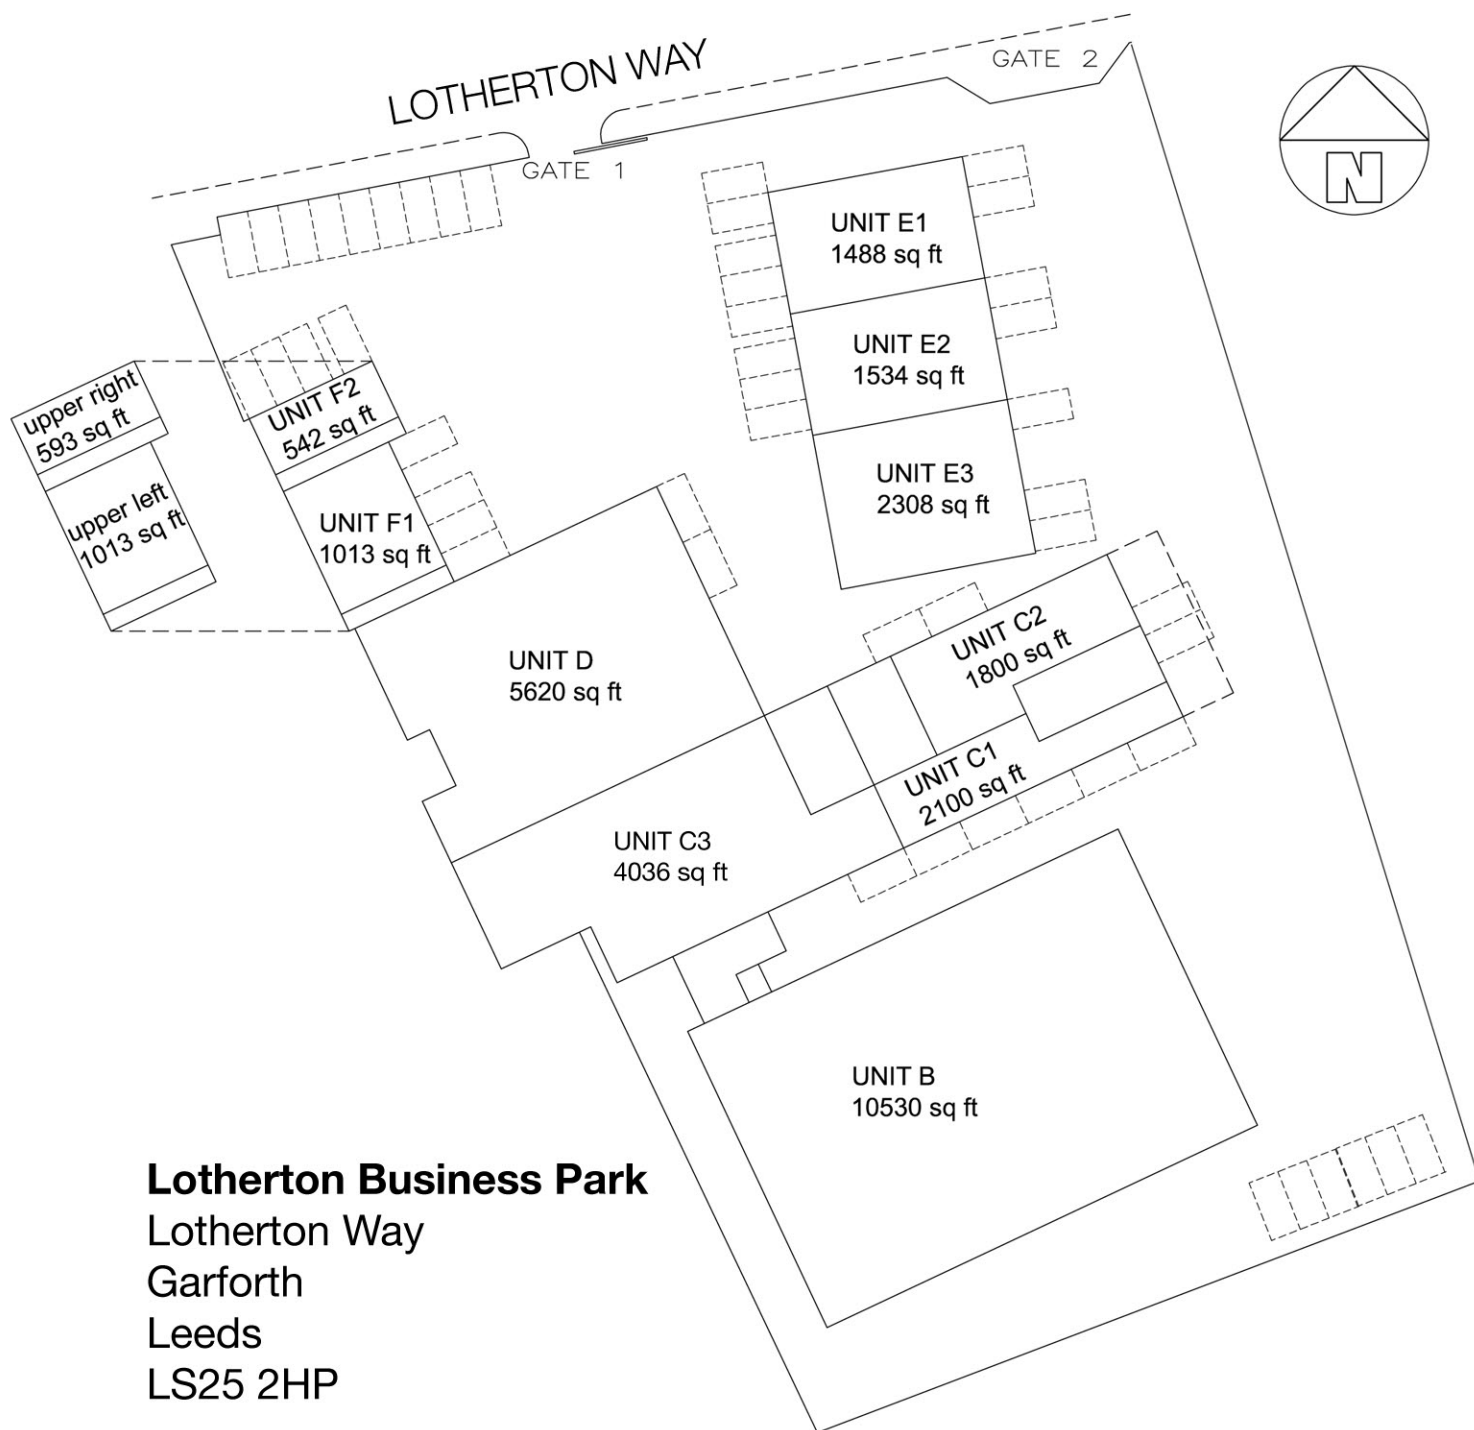

Lotherton Business Park

Lotherton Business Park
Lotherton Way
Garforth
Leeds
LS25 2HP

Thank you for your interest in Lotherton Business Park.
To arrange a viewing or to discuss your requirements, please contact: