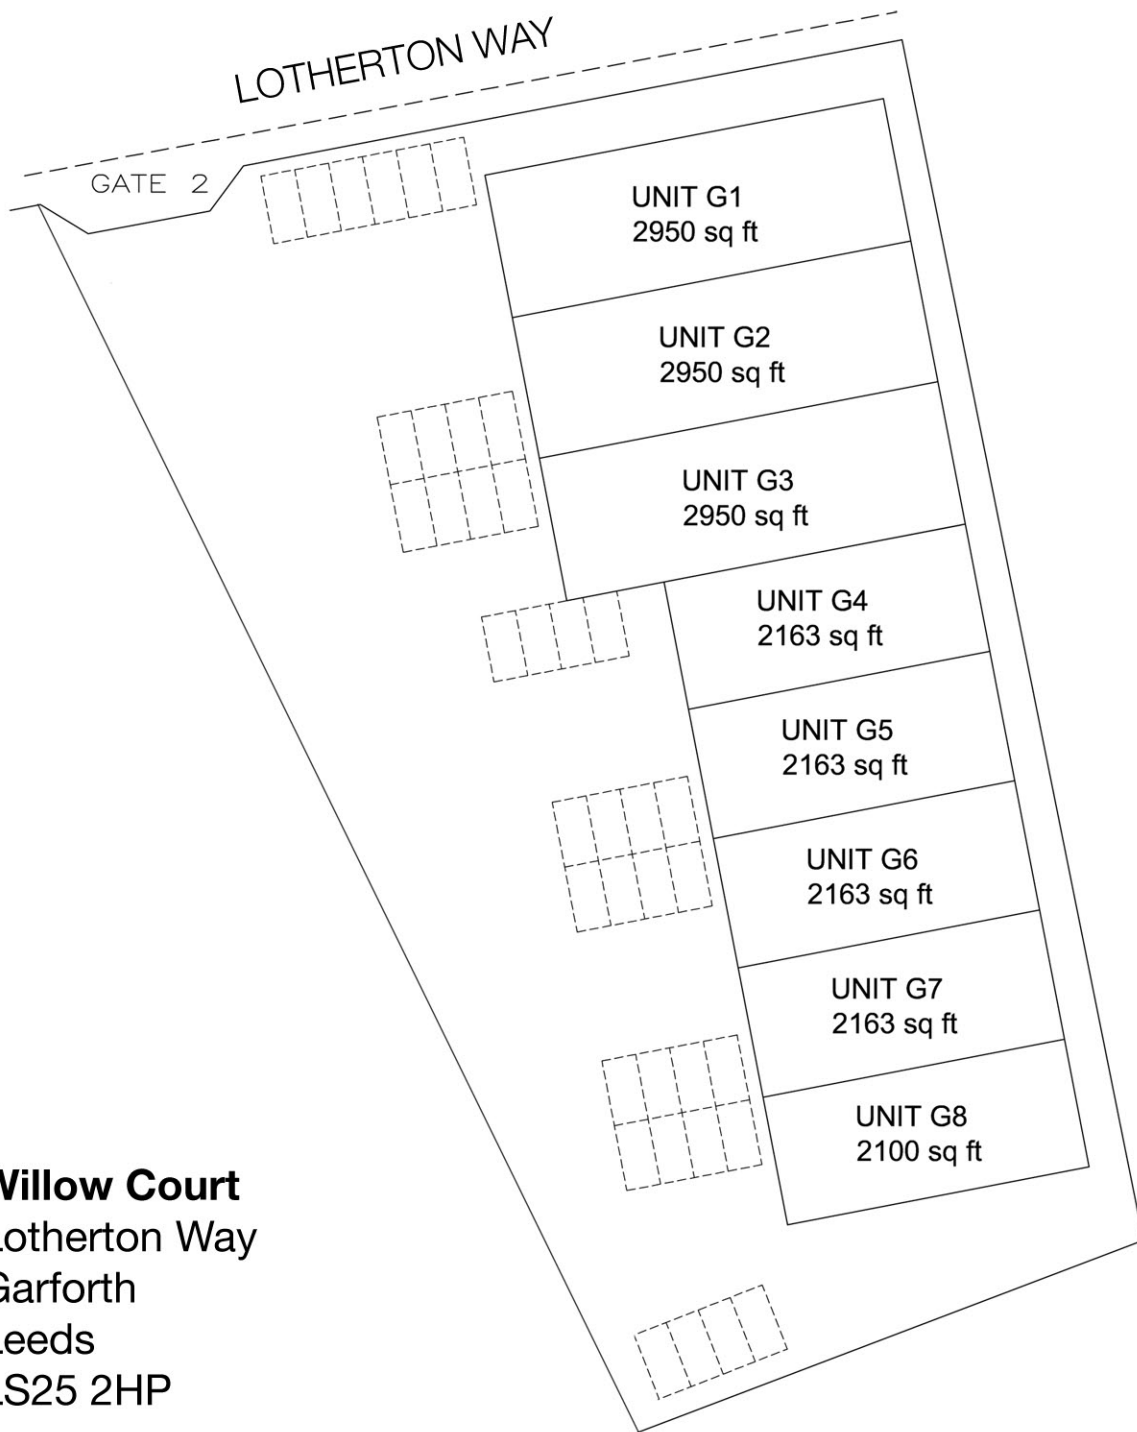

Willow Court Business Park

Willow Court
Lotherton Way
Garforth
Leeds
LS25 2HP

Thank you for your interest in Willow Court Business Park.
To arrange a viewing or to discuss your requirements, please contact: