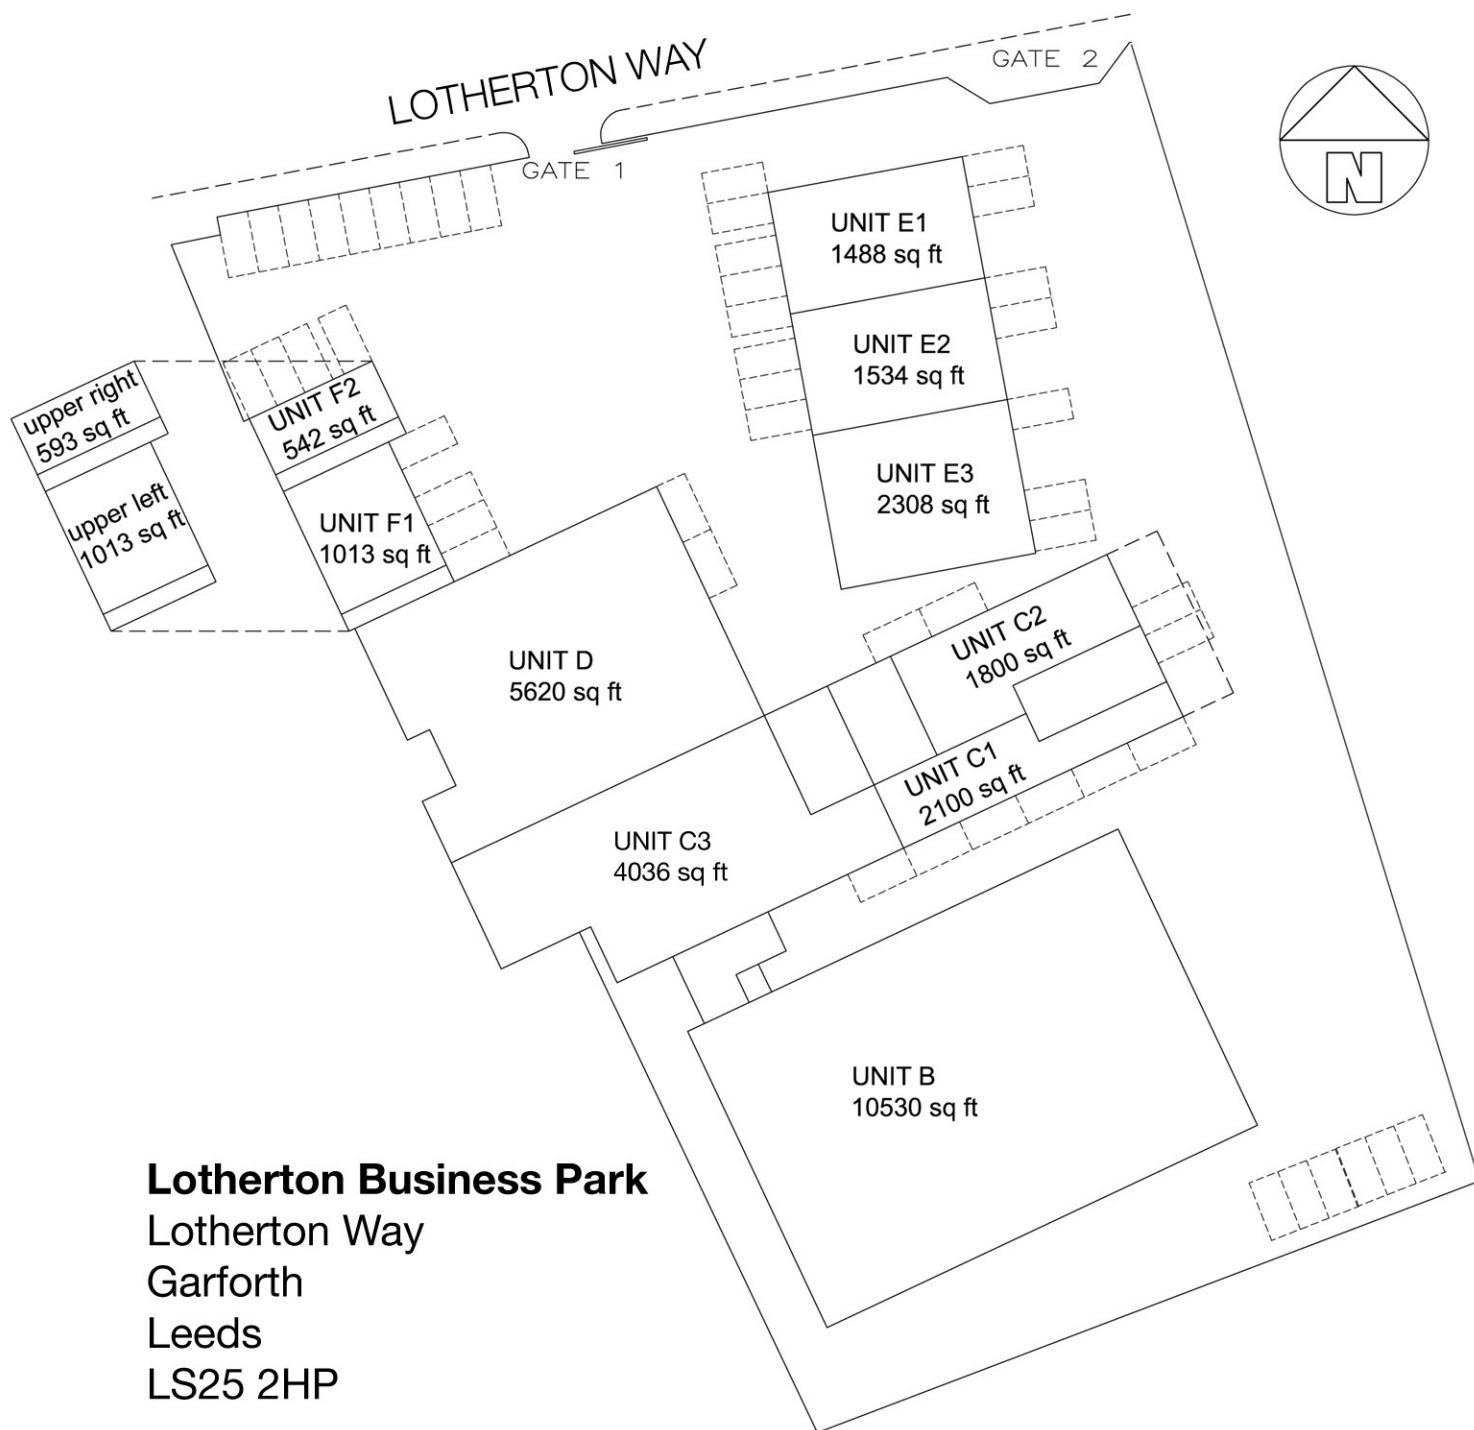

Lotherton Business Park

Lotherton Business Park

Lotherton Way
Garforth
Leeds
LS25 2HP

Thank you for your interest in Lotherton Business Park.

To arrange a viewing or to discuss your requirements, please contact: